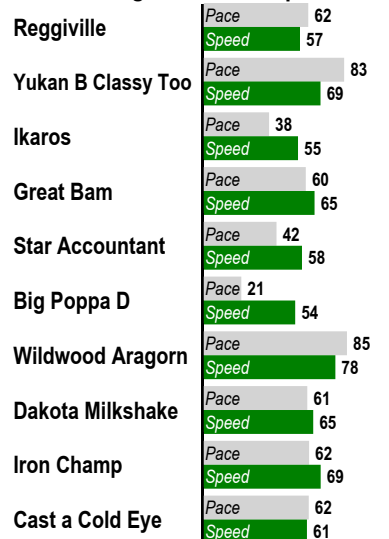

7 \$2 Win / Place / Show / \$2 Daily Double (7-8) / \$2 Exacta / \$0.50 Trifecta \$0.10 Superfecta / \$1 Pick 3 (Races 7-8-9) / \$0.50 Late Pick 4 (Races 7-8-9-10)
 1 1/8 Miles. CLAIMING. For Thoroughbred three year olds and up. Purse: \$11,000.

Post Time: 4:09 PM

E Equibase Speed Figure. For more information [click here.](#)

Last Pace & **E Speed**

Average Last 3 Pace & **E Speed**

Average Last 12 Months Pace & **E Speed**

Average Lifetime Pace & **E Speed**

Highest Lifetime Pace & **E Speed**

Average Pace & **E Speed at Track**

Average Pace & **E Speed at Distance**

Average Pace & **E Speed on Surface**

Average Pace & **E Speed at T/D/S**