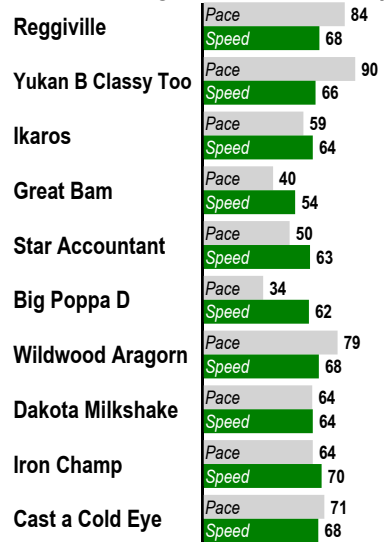

7 \$2 Win / Place / Show / \$2 Daily Double (7-8) / \$2 Exacta / \$0.50 Trifecta \$0.10 Superfecta / \$1 Pick 3 (Races 7-8-9) / \$0.50 Late Pick 4 (Races 7-8-9-10)
 1 1/8 Miles. CLAIMING. For Thoroughbred three year olds and up. Purse: \$11,000.

Post Time: 4:09 PM

E Equibase Speed Figure. For more information [click here.](#)

Last Pace & **E Speed**

Average Last 3 Pace & **E Speed**

Average Last 12 Months Pace & **E Speed**

Average Lifetime Pace & **E Speed**