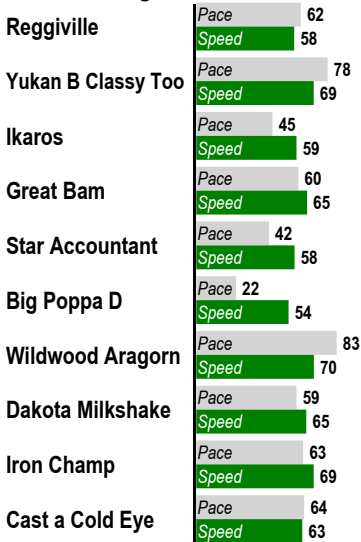

7 \$2 Win / Place / Show / \$2 Daily Double (7-8) / \$2 Exacta / \$0.50 Trifecta \$0.10 Superfecta / \$1 Pick 3 (Races 7-8-9) / \$0.50 Late Pick 4 (Races 7-8-9-10)
 1 1/8 Miles. CLAIMING. For Thoroughbred three year olds and up. Purse: \$11,000.

Post Time: 4:09 PM

E Equibase Speed Figure. For more information [click here.](#)

Last Pace & **E Speed**

Average Last 3 Pace & **E Speed**

Average Last 12 Months Pace & **E Speed**

Average Lifetime Pace & **E Speed**

Highest Lifetime Pace & **E Speed**

Average Pace & **E Speed at Track**

Average Pace & **E Speed at Distance**

Average Pace & **E Speed on Surface**

Average Pace & **E Speed at T/D/S**