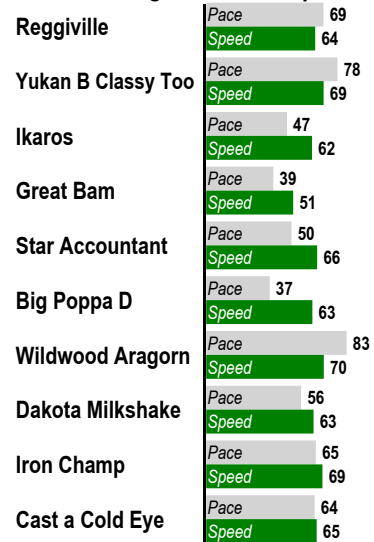

7 \$2 Win / Place / Show / \$2 Daily Double (7-8) / \$2 Exacta / \$0.50 Trifecta \$0.10 Superfecta / \$1 Pick 3 (Races 7-8-9) / \$0.50 Late Pick 4 (Races 7-8-9-10)
 1 1/8 Miles. CLAIMING. For Thoroughbred three year olds and up. Purse: \$11,000.

Post Time: 4:09 PM

E Equibase Speed Figure. For more information [click here.](#)

Last Pace & **E Speed**

Average Last 3 Pace & **E Speed**

Average Last 12 Months Pace & **E Speed**

Average Lifetime Pace & **E Speed**

Highest Lifetime Pace & **E Speed**

Average Pace & **E Speed at Track**

Average Pace & **E Speed at Distance**

Average Pace & **E Speed on Surface**

Average Pace & **E Speed at T/D/S**