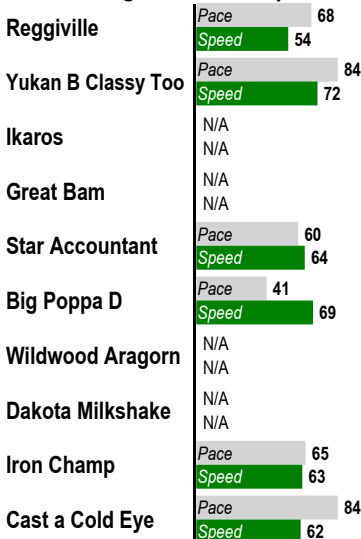

7 \$2 Win / Place / Show / \$2 Daily Double (7-8) / \$2 Exacta / \$0.50 Trifecta \$0.10 Superfecta / \$1 Pick 3 (Races 7-8-9) / \$0.50 Late Pick 4 (Races 7-8-9-10)
 1 1/8 Miles. CLAIMING. For Thoroughbred three year olds and up. Purse: \$11,000.

Post Time: 4:09 PM

E Equibase Speed Figure. For more information [click here.](#)

Last Pace & **E Speed**

Average Last 3 Pace & **E Speed**

Average Last 12 Months Pace & **E Speed**

Average Lifetime Pace & **E Speed**

Highest Lifetime Pace & **E Speed**

Average Pace & **E Speed at Track**

Average Pace & **E Speed at Distance**

Average Pace & **E Speed on Surface**

Average Pace & **E Speed at T/D/S**