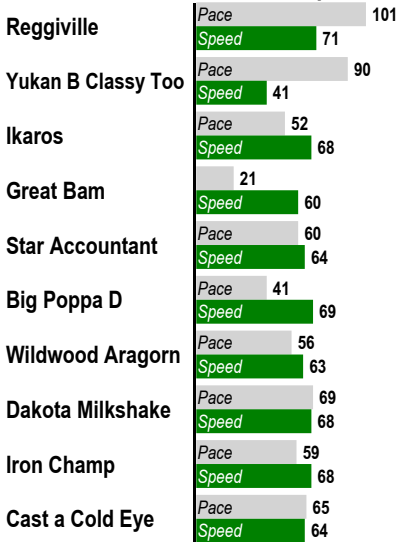

7 \$2 Win / Place / Show / \$2 Daily Double (7-8) / \$2 Exacta / \$0.50 Trifecta \$0.10 Superfecta / \$1 Pick 3 (Races 7-8-9) / \$0.50 Late Pick 4 (Races 7-8-9-10)
 1 1/8 Miles. CLAIMING. For Thoroughbred three year olds and up. Purse: \$11,000.

Post Time: 4:09 PM

E Equibase Speed Figure. For more information [click here.](#)

Last Pace & **E Speed**

Average Last 3 Pace & **E Speed**

Average Last 12 Months Pace & **E Speed**

Average Lifetime Pace & **E Speed**

Highest Lifetime Pace & **E Speed**

Average Pace & **E Speed at Track**

Average Pace & **E Speed at Distance**

Average Pace & **E Speed on Surface**

Average Pace & **E Speed at T/D/S**