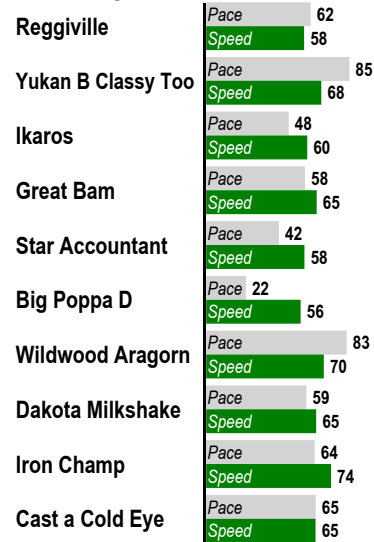

7 \$2 Win / Place / Show / \$2 Daily Double (7-8) / \$2 Exacta / \$0.50 Trifecta \$0.10 Superfecta / \$1 Pick 3 (Races 7-8-9) / \$0.50 Late Pick 4 (Races 7-8-9-10)
 1 1/8 Miles. CLAIMING. For Thoroughbred three year olds and up. Purse: \$11,000.

Post Time: 4:09 PM

E Equibase Speed Figure. For more information [click here.](#)

Last Pace & **E Speed**

Average Last 3 Pace & **E Speed**

Average Last 12 Months Pace & **E Speed**

Average Lifetime Pace & **E Speed**

Highest Lifetime Pace & **E Speed**

Average Pace & **E Speed at Track**

Average Pace & **E Speed at Distance**

Average Pace & **E Speed on Surface**

Average Pace & **E Speed at T/D/S**