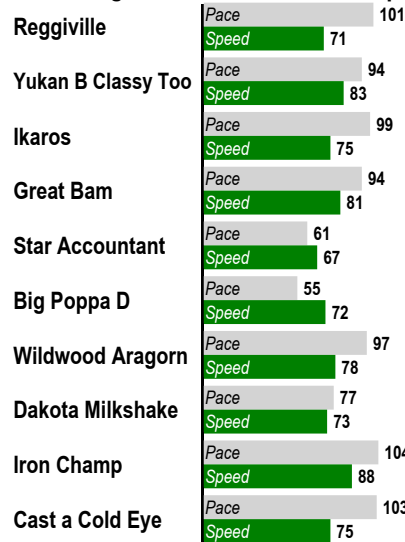

7 \$2 Win / Place / Show / \$2 Daily Double (7-8) / \$2 Exacta / \$0.50 Trifecta \$0.10 Superfecta / \$1 Pick 3 (Races 7-8-9) / \$0.50 Late Pick 4 (Races 7-8-9-10)
 1 1/8 Miles. CLAIMING. For Thoroughbred three year olds and up. Purse: \$11,000.

Post Time: 4:09 PM

E Equibase Speed Figure. For more information [click here.](#)

Last Pace & **E Speed**

Average Last 3 Pace & **E Speed**

Average Last 12 Months Pace & **E Speed**

Average Lifetime Pace & **E Speed**

Highest Lifetime Pace & **E Speed**

Average Pace & **E Speed at Track**

Average Pace & **E Speed at Distance**

Average Pace & **E Speed on Surface**

Average Pace & **E Speed at T/D/S**