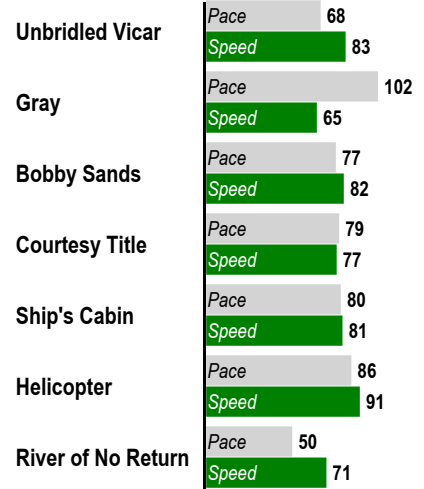

**4** \$2 Win / Place / Show / \$2 Daily Double (4-5) / \$2 Exacta / \$0.50 Trifecta \$0.10 Superfecta / \$1 Pick 3 (Races 4-5-6)

1 1/8 Miles. STARTER ALLOWANCE. For Thoroughbred three year olds and up. Purse: \$9,775.

Post Time: 2:36 PM

**E** Equibase Speed Figure. For more information [click here.](#)

**Last Pace & **E** Speed**

**Average Last 3 Pace & **E** Speed**

**Average Last 12 Months Pace & **E** Speed**

**Average Lifetime Pace & **E** Speed**