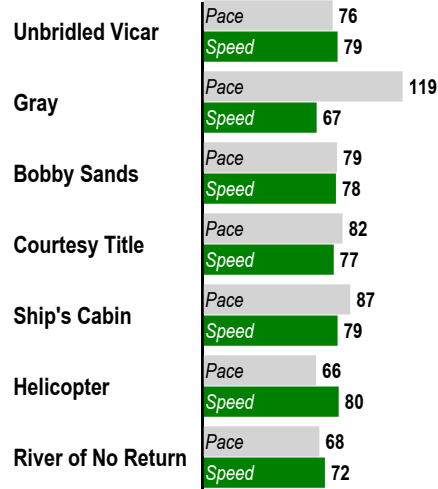

**4** \$2 Win / Place / Show / \$2 Daily Double (4-5) / \$2 Exacta / \$0.50 Trifecta \$0.10 Superfecta / \$1 Pick 3 (Races 4-5-6)

1 1/8 Miles. STARTER ALLOWANCE. For Thoroughbred three year olds and up. Purse: \$9,775.

Post Time: 2:36 PM

**E** Equibase Speed Figure. For more information [click here.](#)

**Last Pace & **E** Speed**

**Average Last 3 Pace & **E** Speed**

**Average Last 12 Months Pace & **E** Speed**

**Average Lifetime Pace & **E** Speed**