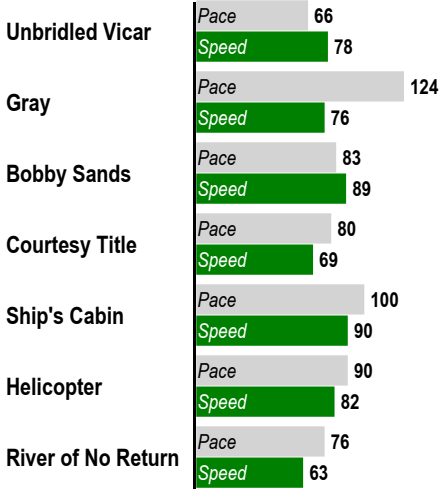

4 $2 Win / Place / Show / $2 Daily Double (4-5) / $2 Exacta / $0.50 Trifecta $0.10 Superfecta / $1 Pick 3 (Races 4-5-6)

1 1/8 Miles. STARTER ALLOWANCE. For Thoroughbred three year olds and up. Purse: $9,775.

Post Time: 2:36 PM

E Equibase Speed Figure. For more information [click here.](#)

Last Pace & **E Speed**