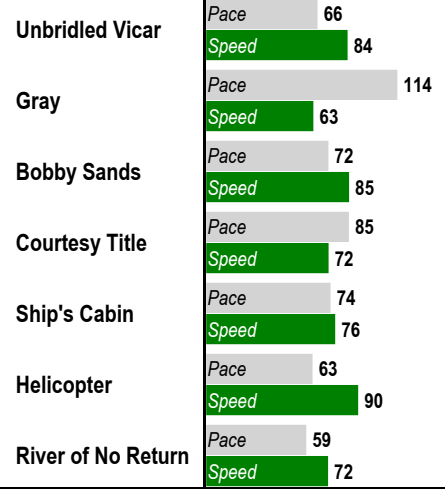

Average Pace & **E Speed at Track**