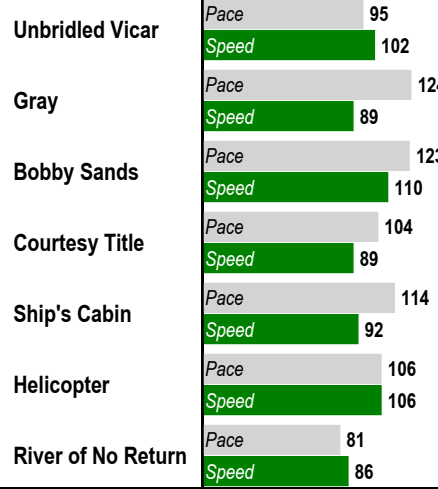

Highest Lifetime Pace & **E Speed**