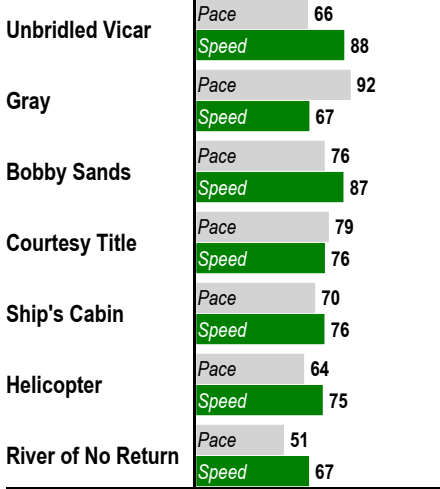

**4** \$2 Win / Place / Show / \$2 Daily Double (4-5) / \$2 Exacta / \$0.50 Trifecta \$0.10 Superfecta / \$1 Pick 3 (Races 4-5-6)

1 1/8 Miles. STARTER ALLOWANCE. For Thoroughbred three year olds and up. Purse: \$9,775.

Post Time: 2:36 PM

**E** Equibase Speed Figure. For more information [click here.](#)

**Last Pace & **E** Speed**

**Average Last 3 Pace & **E** Speed**

**Average Last 12 Months Pace & **E** Speed**

**Average Lifetime Pace & **E** Speed**