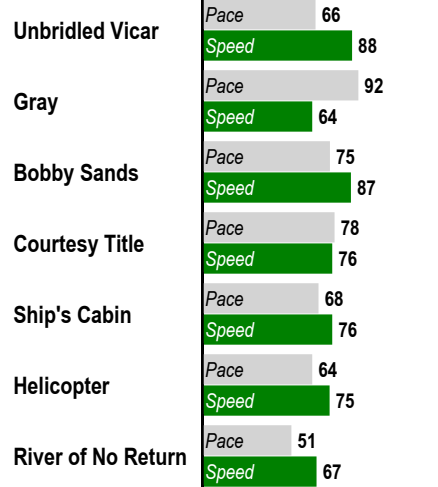

**4** \$2 Win / Place / Show / \$2 Daily Double (4-5) / \$2 Exacta / \$0.50 Trifecta \$0.10 Superfecta / \$1 Pick 3 (Races 4-5-6)

1 1/8 Miles. STARTER ALLOWANCE. For Thoroughbred three year olds and up. Purse: \$9,775.

Post Time: 2:36 PM

**E** Equibase Speed Figure. For more information [click here.](#)

**Last Pace & **E** Speed**

**Average Last 3 Pace & **E** Speed**

**Average Last 12 Months Pace & **E** Speed**

**Average Lifetime Pace & **E** Speed**

**Highest Lifetime Pace & **E** Speed**

**Average Pace & **E** Speed at Track**

**Average Pace & **E** Speed at Distance**

**Average Pace & **E** Speed on Surface**

**Average Pace & **E** Speed at T/D/S**