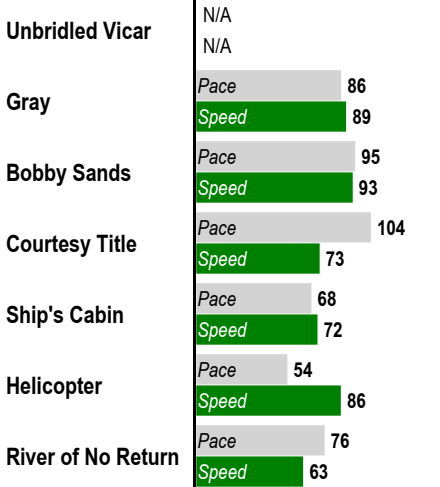

Average Pace & **E Speed at Distance**