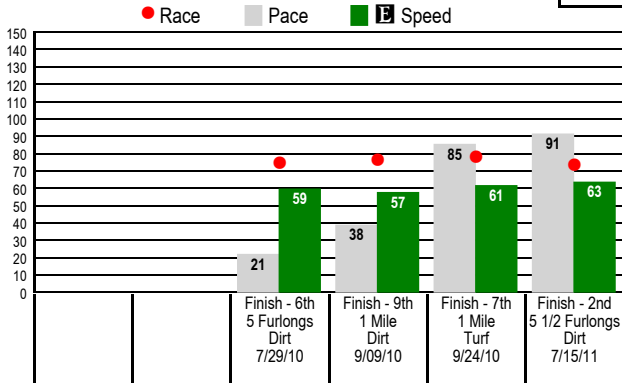

Post Time: 2:04 PM

E Equibase Speed Figure. For more information [click here](#).

#1 - Boneafide Cat - 4-1

Class Rating
38

Last 6 Starts

#1A - Sami's in Trouble - 4-1

Class Rating
NA

No Performance Data Available

#2 - Linda Got Even - 8-1

Class Rating
46

Last 6 Starts

#3 - Betty H. - 10-1

Class Rating
NA

No Performance Data Available

#4 - Riona - 3-1

Class Rating
50

Last 6 Starts

#5 - East of Omaha - 8-1

Class Rating
43

Last 6 Starts

3 \$2 Win / Place / Show / \$2 Daily Double (3-4) / \$2 Exacta / \$0.50 Trifecta \$0.10 Superfecta / \$1 Pick 3 (Races 3-4-5)
 5 1/2 Furlongs. MAIDEN CLAIMING. For Thoroughbred fillies and mares three years old and up. Purse: \$10,500.

Post Time: 2:04 PM

Equibase Speed Figure. For more information [click here.](#)

#6 - Abuela Emma - 5-2

Class Rating
60

Last 6 Starts

#7 - Baby Navy - 20-1

Class Rating
37

Last 6 Starts