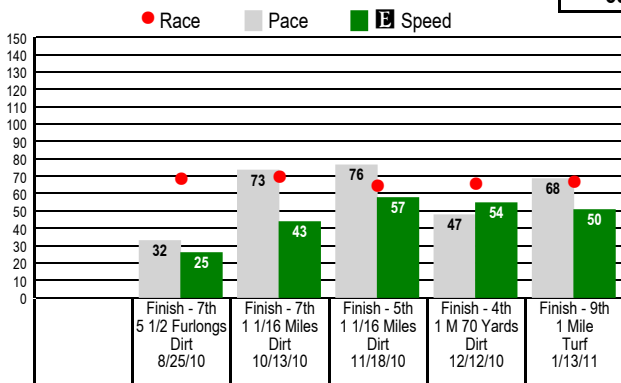

Post Time: 2:04 PM

E Equibase Speed Figure. For more information [click here](#).

#1 - Boneafide Cat - 4-1

Class Rating
38

Last 6 Starts

#1A - Sami's in Trouble - 4-1

Class Rating
NA

No Performance Data Available

#2 - Linda Got Even - 8-1

Class Rating
46

Last 6 Starts

#3 - Betty H. - 10-1

Class Rating
NA

No Performance Data Available

#4 - Riona - 3-1

Class Rating
50

Last 6 Starts

#5 - East of Omaha - 8-1

Class Rating
43

Last 6 Starts

3 \$2 Win / Place / Show / \$2 Daily Double (3-4) / \$2 Exacta / \$0.50 Trifecta \$0.10 Superfecta / \$1 Pick 3 (Races 3-4-5)
 5 1/2 Furlongs. MAIDEN CLAIMING. For Thoroughbred fillies and mares three years old and up. Purse: \$10,500.

Post Time: 2:04 PM

Equibase Speed Figure. For more information [click here.](#)

#6 - Abuela Emma - 5-2

Class Rating
60

Last 6 Starts

#7 - Baby Navy - 20-1

Class Rating
37

Last 6 Starts