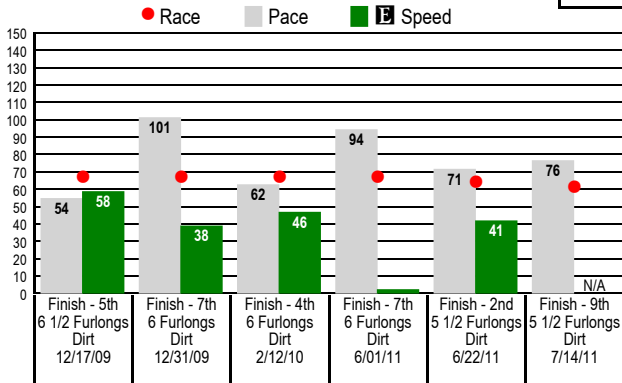

Last 6 Starts

#5 - East of Omaha - 8-1

Class Rating
43

Last 6 Starts

3 \$2 Win / Place / Show / \$2 Daily Double (3-4) / \$2 Exacta / \$0.50 Trifecta \$0.10 Superfecta / \$1 Pick 3 (Races 3-4-5)
 5 1/2 Furlongs. MAIDEN CLAIMING. For Thoroughbred fillies and mares three years old and up. Purse: \$10,500.

Post Time: 2:04 PM

Equibase Speed Figure. For more information [click here.](#)

#6 - Abuela Emma - 5-2

Class Rating
60

Last 6 Starts

#7 - Baby Navy - 20-1

Class Rating
37

Last 6 Starts

#8 - Railey's Blinkers - 12-1

Class Rating
27

Last 6 Starts

#9 - Indian Icon - 20-1

Class Rating
28

Last 6 Starts