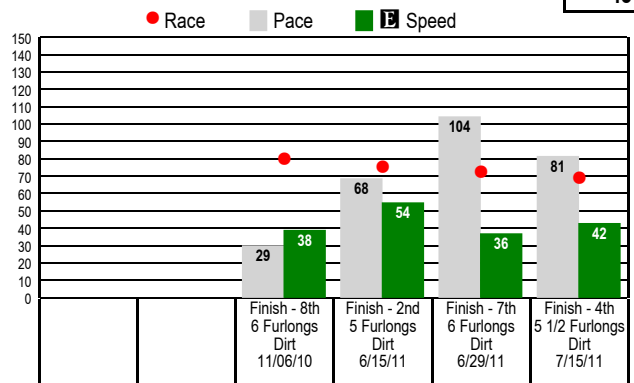

Post Time: 2:04 PM

E Equibase Speed Figure. For more information [click here](#).

#1 - Boneafide Cat - 4-1

Class Rating
38

Last 6 Starts

#1A - Sami's in Trouble - 4-1

Class Rating
NA

No Performance Data Available

#2 - Linda Got Even - 8-1

Class Rating
46

Last 6 Starts

#3 - Betty H. - 10-1

Class Rating
NA

No Performance Data Available

#4 - Riona - 3-1

Class Rating
50

Last 6 Starts

#5 - East of Omaha - 8-1

Class Rating
43

Last 6 Starts

3 \$2 Win / Place / Show / \$2 Daily Double (3-4) / \$2 Exacta / \$0.50 Trifecta \$0.10 Superfecta / \$1 Pick 3 (Races 3-4-5)
 5 1/2 Furlongs. MAIDEN CLAIMING. For Thoroughbred fillies and mares three years old and up. Purse: \$10,500.

Post Time: 2:04 PM

Equibase Speed Figure. For more information [click here.](#)

#6 - Abuela Emma - 5-2

Class Rating
60

Last 6 Starts

#7 - Baby Navy - 20-1

Class Rating
37

Last 6 Starts