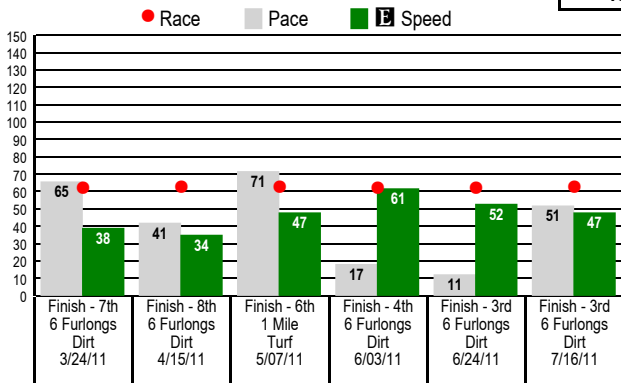

3 \$2 Win / Place / Show / \$2 Daily Double (3-4) / \$2 Exacta / \$0.50 Trifecta \$0.10 Superfecta / \$1 Pick 3 (Races 3-4-5)
 5 1/2 Furlongs. MAIDEN CLAIMING. For Thoroughbred fillies and mares three years old and up. Purse: \$10,500.

Post Time: 2:04 PM

E Equibase Speed Figure. For more information [click here](#).

#1 - Boneafide Cat - 4-1

Class Rating
38

Last 6 Starts

#1A - Sami's in Trouble - 4-1

Class Rating
NA

No Performance Data Available

#2 - Linda Got Even - 8-1

Class Rating
46

Last 6 Starts

#3 - Betty H. - 10-1

Class Rating
NA

No Performance Data Available

#4 - Riona - 3-1

Class Rating
50

Last 6 Starts

#5 - East of Omaha - 8-1

Class Rating
43

Last 6 Starts

3 \$2 Win / Place / Show / \$2 Daily Double (3-4) / \$2 Exacta / \$0.50 Trifecta \$0.10 Superfecta / \$1 Pick 3 (Races 3-4-5)
 5 1/2 Furlongs. MAIDEN CLAIMING. For Thoroughbred fillies and mares three years old and up. Purse: \$10,500.