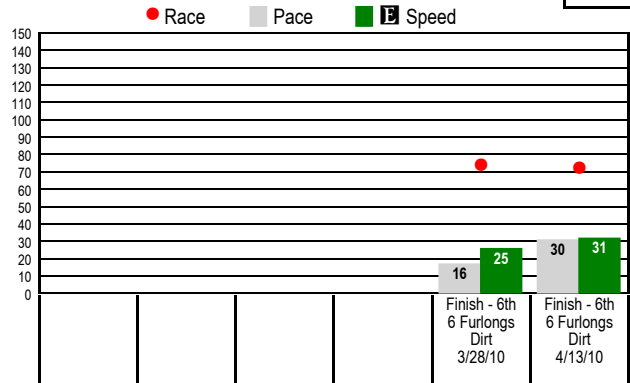

Post Time: 2:04 PM

Equibase Speed Figure. For more information [click here.](#)

#6 - Abuela Emma - 5-2

Class Rating
60

Last 6 Starts

#7 - Baby Navy - 20-1

Class Rating
37

Last 6 Starts

#8 - Railey's Blinkers - 12-1

Class Rating
27

Last 6 Starts

#9 - Indian Icon - 20-1

Class Rating
28

Last 6 Starts