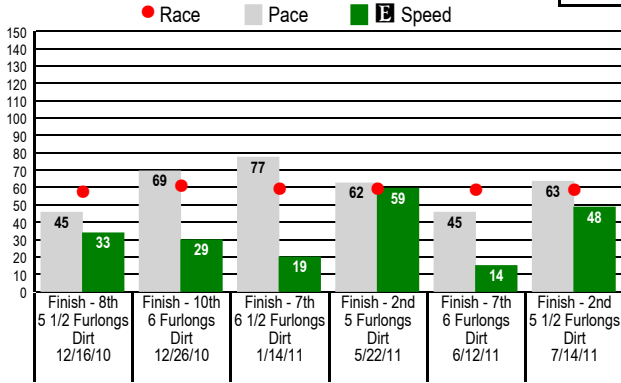

3 \$2 Win / Place / Show / \$2 Daily Double (3-4) / \$2 Exacta / \$0.50 Trifecta \$0.10 Superfecta / \$1 Pick 3 (Races 3-4-5)
 5 1/2 Furlongs. MAIDEN CLAIMING. For Thoroughbred fillies and mares three years old and up. Purse: \$10,500.

Post Time: 2:04 PM

E Equibase Speed Figure. For more information [click here](#).

#1 - Boneafide Cat - 4-1

Class Rating
38

Last 6 Starts

#1A - Sami's in Trouble - 4-1

Class Rating
NA

No Performance Data Available

Last 6 Starts

#5 - East of Omaha - 8-1

Class Rating
43

Last 6 Starts

3 \$2 Win / Place / Show / \$2 Daily Double (3-4) / \$2 Exacta / \$0.50 Trifecta \$0.10 Superfecta / \$1 Pick 3 (Races 3-4-5)
 5 1/2 Furlongs. MAIDEN CLAIMING. For Thoroughbred fillies and mares three years old and up. Purse: \$10,500.

Post Time: 2:04 PM

Equibase Speed Figure. For more information [click here.](#)

#6 - Abuela Emma - 5-2

Class Rating
60

Last 6 Starts

#7 - Baby Navy - 20-1

Class Rating
37

Last 6 Starts