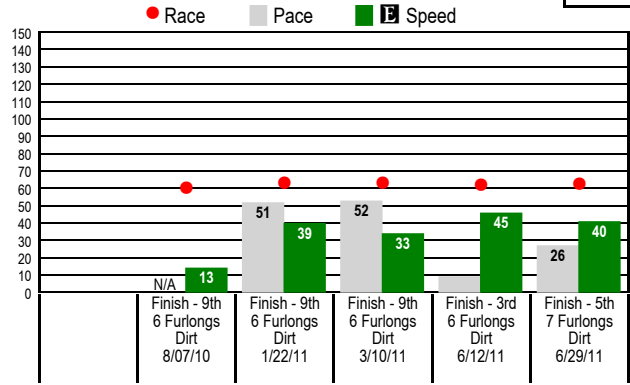

Last 6 Starts

#5 - East of Omaha - 8-1

Class Rating
43

Last 6 Starts

3 \$2 Win / Place / Show / \$2 Daily Double (3-4) / \$2 Exacta / \$0.50 Trifecta \$0.10 Superfecta / \$1 Pick 3 (Races 3-4-5)
 5 1/2 Furlongs. MAIDEN CLAIMING. For Thoroughbred fillies and mares three years old and up. Purse: \$10,500.

Post Time: 2:04 PM

Equibase Speed Figure. For more information [click here.](#)

#6 - Abuela Emma - 5-2

Class Rating
60

Last 6 Starts

#7 - Baby Navy - 20-1

Class Rating
37

Last 6 Starts

#8 - Railey's Blinkers - 12-1

Class Rating
27

Last 6 Starts

#9 - Indian Icon - 20-1

Class Rating
28

Last 6 Starts