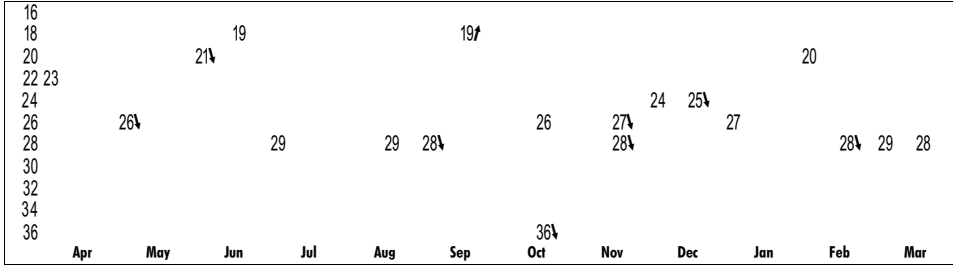

6/1 PP-2 Alternator/Stalker

Jockey: Diaz Renzo

Trainer: Mondol Jr Eduardo

Thoroughbred Lifetime Record				24	2	3	3	$34,090		
2004	4	0	0	1	$2,290	Turf:	0	0	0	$0
2003	17	2	3	2	$31,575	Mud:	1	1	0	$5,100
GP	7	0	1	2	$6,970	Dist:	11	1	1	$16,570

ProjPR: 25 (2) Last PR: 28(2) Best PR: 19(3) Good PR: 20(1)

20Mar04	1GP ft	5f	4↑	28	2	5⁷	L 120 b	9.30	Poor start, tired
3Mar04	3GP ft	5f	4↑	29	9	5⁵	L 120 b	22.90	Off slowly, 4 wide
22Feb04	12GP ft	6f	4↑	28	9	6⁷	L 113 b	36.30	Slow st, steadied turn
4Feb04	4GP ft	6f	4↑	20	2	3⁴	L 111 b	19.70	Slow st, steadied turn
31Dec03	5Crc ft	5f	3↑	27	7	4⁸	L 119 b	13.30	Flattened final 1/8
23Dec03	5Crc ft	6f	3↑	25	7	4⁶	L 119 b	12.50	Inside, tired
14Dec03	3Crc ft	5f	3↑	24	4	7⁷	L 119 b	5.30	Off slowly, 3 wide
23Nov03	4Crc ft	7f	3↑	27	7	8¹⁰	L 119 b	32.60	Hesitated start
16Nov03	8Crc ft	5f	3↑	28	1	6⁵	L 116 b	21.70	Poor st, no response
26Oct03	8Crc ft	5f	3↑	26	1	4⁶	L 116 b	13.00	Off slowly, saved grd
19Oct03	10Crc ft	5f	3	36	9	8¹⁴	L 119 b	10.40	5 wide, faltered
22Sep03	4Crc ft	5f	3↑	19	3	4²	L 115 b	6.20	Taken up st, belatedly
6Sep03	3Crc sy	5f	3↑	28	4	1¹	L 117 b	*0.80	Steadied turn
17Aug03	3Crc ft	5f	3↑	29	6	3²	L 117 b	*1.20	Steadied start, 4 wide
14Jul03	7Crc ft	5f	3↑	29	2	5¹²	L 117 b	5.60	Bumped, steadied start
1Jul03	7Crc ft	6f	3↑	19	1	2¹	L 117 b	1.90	Off slowly, rail trip
1Jun03	8Crc ft	5f	3↑	21	7	2⁸	L 117 b	5.40	Checked start, 4 wide
5May03	8Crc ft	5f	3	26	7	1⁹	L 118 b	1.90	Drew off, driving
9Apr03	1GP ft	5f	3	23	3	3⁴	L 122 b	3.90	3 wide, weakened