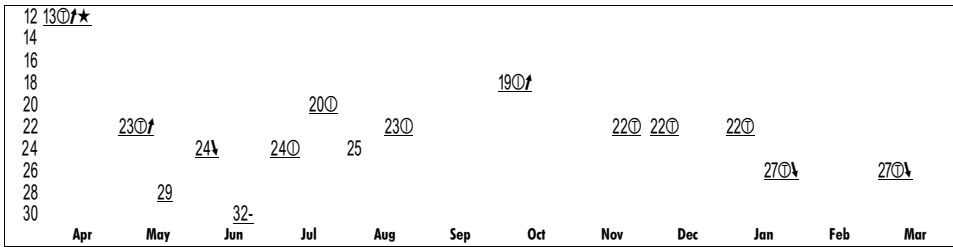

8 Onemorefashion

L 119 Ch f 4

8/1 PP-8 Front-runner

Sire: Concerto
Dam: Cammieslastfashion (Bucksplasher)
Br: Mr & Mrs Vincent B (FL)
Own: Vincent L Blengs

Jockey: Prado Edgar S

Trainer: Blengs Vincent L

Thoroughbred Lifetime Record				26	3	5	3	$107,440			
2004	2	0	0	0	$1,560	Turf:	18	2	4	1	$82,106
2003	17	2	3	3	$78,590	Soft:	3	0	0	0	$4,360
GP @	6	0	2	0	$15,060	Dist:	9	2	2	1	$57,860

Proj PR: 24 (8) Last PR: 27 (9) Best PR: 13 (2) Good PR: 25 (7)

3Mar04	6GP	fm	1¹/₂	4¹/₄	27	4	4²/₂	L	119	bf	19.20	Steadied early
25Jan04	11GP	fm	1	4¹/₄	27	9	9¹⁵/₂	L	119	bf	5.90	4 wide, faded
31Dec03	7Crc	fm	1¹/₂	3¹/₄	22	3	4³/₂	L	116	bf	3.30	Led, dueled, weakened
11Dec03	9Crc	gd	1¹/₂	3¹/₄	22	5	6⁵/₂	L	116	bf	5.70	Steadied early
23Nov03	8Crc	fm	1¹/₂	3¹/₄	22	7	3³/₂	L	116	bf	*2.40	Bid str, outfinished
12Oct03	2Bel	yl	1¹/₂	3	19	3	4¹⁵/₂	L	114	bf	*2.80	Between rivals, tired
29Aug03	5Sar	fm	1	3	23	1	2²/₂	L	112	bf	12.60	Game finish outside
15Aug03	4Sar	ft	7¹/₂	3	25	5	5¹²/₂	L	120	bf	6.00	Wide, no response
31Jul03	9Sar	fm	1¹/₂	3	20	2	1¹/₂	L	121	bf	10.90	Came wide, prevailed
7Jul03	7Cnl	fm	1¹/₂	3¹/₄	24	2	1⁶/₂	L	114	bf	4.70	Rail, pace, driving
22Jun03	6Del	ft	1¹/₂	3	32	8	6¹¹/₂	L	117	bf	*3.10	Failed to menace
5Jun03	9Pim	ft	1¹/₂	3¹/₄	24	4	3⁹/₂	LA	114	bf	7.50	Bumped 7-1/2, willing
23May03	5Pim	sy	1¹/₂	3¹/₄	29	4	3⁸/₂	LA	113	bf	8.00	Belated bid
8May03	7Pim	gd	1¹/₂	3¹/₄	23	5	4⁸/₂	LA	106	bcf	*0.80	Stalked, gave way
11Apr03	4GP	fm	1¹/₂	3	13	6	2¹/₂	L	119	bf	5.30	Forced pace, gamely