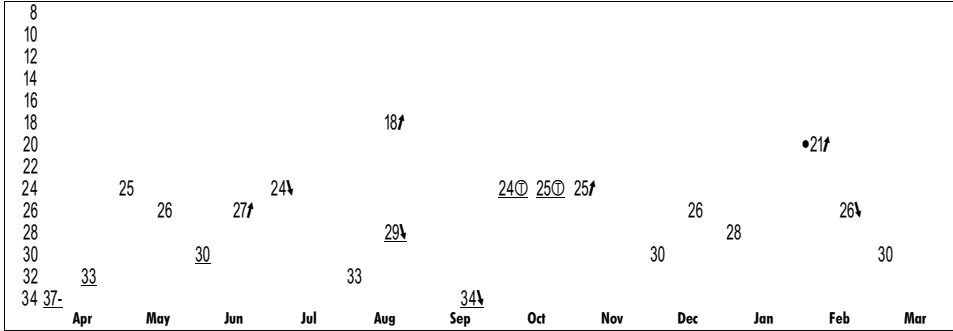

Jockey: Martin Clyde W

Trainer: Einhorn Raymond P

Proj PR: 27 (4) Last PR: 30(4) Best PR: 29(9) Good PR: 26(2)
15Mar04 5GP ft 6³/₁₆f 4↑ 30 5 7¹⁴/₁₆ L 120 b 18.10 Bumped, steadied start
23Feb04 1GP ft 7f 4↑ 26 4 6⁸/₁₆ L 120 b 36.00 Poor start, saved grd
5Feb04 7GP ft 7f 4↑ 21 12 8⁷/₁₆ L 120 b 67.80 Off slowly
Previously Trained by P Noel Hickey
31Dec03 9Haw ft 6f 3↑ 28 3 9¹⁰/₁₆ L 115 b 9.20 Checked turn
26Dec03 9Haw ft 6¹/₁₆f 3↑ 26 1 1⁴/₁₆ L 111 b 18.60 Driving
5Dec03 6Haw my 6f 3↑ 30 9 8⁸/₁₆ L 118 b 15.40 Showed little
13Nov03 7Haw ft 6¹/₁₆f 3↑ 25 5 6¹²/₁₆ L 118 b 6.10 No factor
30Oct03 5Haw fm 1¹/₈ 3↑ 25 10 6⁴/₁₆ L 120 b 16.10 Steadied backstretch
11Oct03 10Haw fm 1¹/₈ 3↑ 24 1 4⁵/₁₆ L 120 b 11.70 Weakened
26Sep03 5AP my 1 3↑ 34 3 4¹¹/₁₆ L 118 b 6.00 No rally
31Aug03 9AP my 6¹/₁₆f 3↑ 18 6 5³/₁₆ L 119 b 8.50 Improved position
17Aug03 9AP ft 1 3↑ 29 9 4³/₁₆ L 119 b 8.70 Flattened out
3Aug03 5PrM ft 6f 3↑ 33 1 4⁹/₁₆ LB 124 b 4.60 Broke slowly
7Jul03 5PrM ft 6f 3↑ 24 5 1¹/₁₆ LB 120 b *2.10 4 wide, driving
21Jun03 7PrM ft 6f 3↑ 27 3 5¹¹/₁₆ LB 121 b 14.50 Showed little, inside
6Jun03 7PrM ft 1¹/₈ 3↑ 30 5 6⁹/₁₆ LB 124 b 10.00 Forced out 7/8
17May03 1PrM ft 6f 3↑ 26 6 1¹³/₁₆ LB 118 b 11.90 Rail rally, driving
3May03 7PrM ft 6f 3↑ 25 5 5⁷/₁₆ LB 118 b 33.60 Broke very slowly
18Apr03 10Haw ft 1¹/₈ 3↑ 33 5 10²⁶/₁₆ L 121 b 10.50 Outrun
4Apr03 6Haw sy 1¹/₈ 3↑ 37 5 5²¹/₁₆ L 121 b 3.80 Outrun