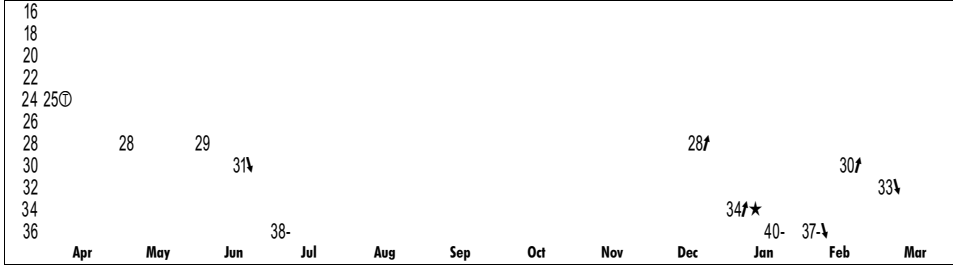

2 GULFSTREAM PARK - FRIDAY, MARCH 26, 2004

PURSE $8,000

POST 3:13
• Claiming $6,250
• 5½ Furlongs - Dirt - Ages 4↑
• Performance Rating Par: 22

FOR FOUR YEAR OLDS AND UPWARD. Weight, 122 lbs. Non-winners Of A Race Since February 1 Allowed 2 lbs.
Claiming Price $6,250 (Maiden and Claiming races for $5,000 or less not considered).

Exacta / Trifecta / Bet 3 (Races 2-3-4)

1 Emotional Ending

L 122 B g 4

Sire: End Sweep
Dam: Gina's Temper (Temperance Hill)
Br: Farnsworth Farms & J (FL)
Own: Pecoraro Racing Stable

5/1 PP-1 Alternator/Stalker

Jockey: Boulanger Gary

Trainer: Pecoraro Anthony

Thoroughbred Lifetime Record				28	3	6	2	$35,801			
2004	5	2	0	0	$9,593	Turf:	1	0	0	1	$1,584
2003	12	1	2	2	$14,097	Mud:	2	0	1	0	$2,640
GP	1	0	1	0	$2,660	Dist:	3	1	0	0	$5,422

ProjPR: 34 (6) Last PR: 33(6) Best PR: 28(7) Good PR: 35(6)

11Mar04	4Tam ft	5f	4↑	33	2	1^{rs}	L 120 b	4.00	Up in final strides
28Feb04	6Tam ft	6f	4↑	30	9	5⁴	L 120 b	9.60	Middle move, weakened
7Feb04	3Tam ft	6f	4↑	37	7	1²	L 118 b	7.30	Bid 4w, drew off late
23Jan04	4Tam ft	6f	4↑	40	12	5⁶	L 118 b	12.10	Drove t lead 4w, g way
3Jan04	3Tam ft	6f	4↑	34	4	9¹⁵	L 118 b	4.10	Swung outside, empty
23Dec03	2Tam ft	5f	3↑	28	1	3¹	L 116 b	4.40	Came again inside
11Jul03	7Crc ft	6f	3↑	38	7	6¹⁶	L 117 b	15.50	4 wide, faltered
21Jun03	7Crc ft	6f	3↑	31	6	10¹³	L 117 b	12.30	3 wide, faded
8Jun03	5Crc ft	5f	3↑	29	2	4⁴	L 117 b	4.90	Lacked late response
3May03	4Crc ft	6f	3	28	1	4⁷	L 120 b	6.30	Rail, steadied turn
8Apr03	11Tam fm	5f	⊕ 3↑	25	2	3⁶	L 116 b	10.60	Mild rally late