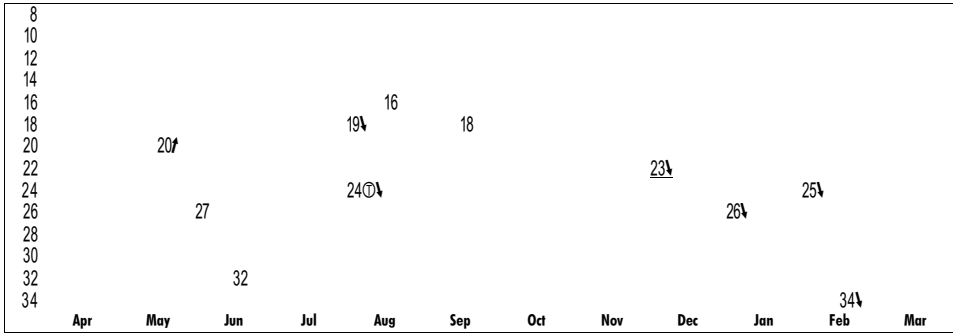

3 Alkarnak

5/1 PP-3 Trailer

L 120 B g 7

Sire: Cryptoclearance
Dam: Something True (Sir Ivor)
Br: Buckram Oak Farm (KY)
Own: P And G Stable And C D And G Stable

Jockey: Prado Edgar S

Trainer: Klesaris Robert P

Thoroughbred Lifetime Record		53	8	8	8	$137,061	
2004	4 2 1 0	$12,960	Turf:	15	1	1	$21,285
2003	9 1 2 2	$13,180	Mud:	5	1	0	$14,360
GP	13 2 3 0	$26,690	Dist:	23	5	4	$75,985

Proj PR: 30 (8) Last PR: 30 (8) Best PR: 22 (6) Good PR: 31 (8)

8Mar04	3GP	ft 1$\frac{1}{2}$	4$\uparrow$	30	7	1$\frac{1}{2}$	L 120	2.30	Up final strides
21Feb04	6GP	ft 1$\frac{1}{2}$	4$\uparrow$	32	7	4$\frac{1}{2}$	L 122	3.80	Rallied 5 wide
Claimed from Rodolfo Garcia									
17Jan04	1GP	ft 1$\frac{1}{2}$	4$\uparrow$	32	2	2$\frac{1}{2}$	L 122	2.40	Swung out, rallied
3Jan04	1GP	ft 1$\frac{1}{2}$	4$\uparrow$	29	8	1$\frac{3}{4}$	L 118	13.90	Widest bid, much best
17Dec03	3Crc	ft 1$\frac{1}{2}$	3$\uparrow$	31	1	1$\frac{1}{2}$	L 117	3.40	4 wide, prevailed
29Nov03	5Crc	ft 1$\frac{1}{2}$	3$\uparrow$	35	5	7$\frac{1}{2}$	L 117 f	3.30	No factor
18Nov03	7Pha	ft 1$\frac{1}{2}$	3$\uparrow$	26	5	3$\frac{1}{2}$	L 118 f	2.90	Bid then evenly
26Oct03	4Del	ft 1$\frac{1}{2}$	3$\uparrow$	25	4	2$\frac{3}{4}$	LA 115 f	16.00	Gained well late
5Oct03	2Del	ft 1$\frac{1}{2}$	3$\uparrow$	22	1	3$\frac{1}{2}$	LA 117 f	18.50	Mild bid for third
6Sep03	1Bel	ft 1	3$\uparrow$	32	1	5$\frac{1}{2}$	L 119 f	9.90	Inside, no response

4 Parker's Pet

6/1 PP-4 Stalker

L 120 B g 4

Sire: Subordination
Dam: Our Little C (Marquetry)
Br: Dot Macmackin Hill F (KY)
Own: Michael J Mccarthy

Jockey: Alvarado Jr Roberto

Trainer: McCarthy Michael J

Thoroughbred Lifetime Record		14	3	4	0	$30,090	
2004	3 0 1 0	$3,040	Turf:	1	0	0	$420
2003	8 2 3 0	$21,015	Mud:	0	0	0	$0
GP	3 0 1 0	$3,040	Dist:	0	0	0	$0