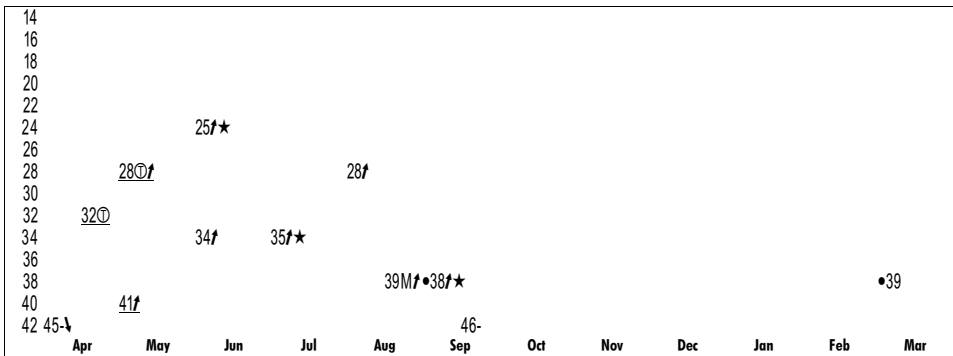

4 Would You Be Mine

L 121 B f 4

9/5 PP-4 Alternator/Stalker

Sire: Belong to Me
Dam: Royal Exacto (Bet Twice)
Br: Parrish Hill Farm (KY)
Own: Parrish Hill Farm & Mary Jo Kuehn

Jockey: Velasquez Cornelio H

Trainer: Hiles Rick

Thoroughbred Lifetime Record					10	0	2	1	$14,325	
2004	3	0	1	1	$4,200	Turf:	0	0	0	$0
2003	7	0	1	0	$10,125	Mud:	1	0	0	$0
GP	3	0	1	1	$4,200	Dist:	5	0	1	$5,285

Proj PR: 27 (1) Last PR: 35(2) Best PR: 14(1) Good PR: 26(1)

12Mar04	5GP	ft	6f	4	35	8	5⁸/₁₆	L 121b	*2.10	Saved ground, tired
21Feb04	12GP	ft	7f	4	26	7	3⁴/₈	L 121b	*1.30	Forced pace, willingly
7Feb04	1GP	ft	6f	4	26	1	2²/₈	L 121b	2.60	Steadied repeatedly
3Dec03	5TP	ft	6f	3	25	5	4⁷/₁₆	L 121b	*0.70	4 wide late turn
15Nov03	1CD	sy	7f	3	25	1	6¹²/₁₆	L 121b	15.00	Between, weakened
18Oct03	5Kee	ft	6¹/₂f	3	29	1	10¹⁵/₁₆	L 119	15.40	Inside, faltered
5Oct03	1Kee	ft	7f	3	14	2	4⁸/₁₆	L 119	33.30	5-6w bid, no late gain
21Sep03	7TP	ft	6f	3	33	7	4¹⁰/₁₆	L 119	1.70	4 wide, tired
7Sep03	5TP	ft	5¹/₂f	3	23	8	2¹³/₁₆	L 119	10.70	5 wide run turn
16Aug03	7EIP	ft	6f	3	31	9	8¹⁴/₁₆	L 117	9.00	Failed to menace

5 My Barbara Jane

L 121 Dk b f 4

5/1 PP-5 Unknown

Sire: Kipper Kelly
Dam: Pretty Patty Mead (Fred Astaire)
Br: J J Mccarthy, CS (FL)
Own: Carol Mccarthy

Jockey: Santos Jose A

Trainer: Wolfson Martin D

Thoroughbred Lifetime Record					0	0	0	0	$0	
2004	0	0	0	0	$0	Turf:	0	0	0	$0
2003	0	0	0	0	$0	Mud:	0	0	0	$0
GP	0	0	0	0	$0	Dist:	0	0	0	$0

Last30	St 101 W 14% P 10% S 13% ITM 37% ROI -43%	Last30	St 9 W 33% P 0% S 11% ITM 44% ROI +1%
Last10	St 30 W 17% P 10% S 13% ITM 40% ROI -37%	WithJock	St 11 W 18% P 27% S 9% ITM 54% ROI +14%
DistSurf	St 418 W 13% P 14% S 14% ITM 41% ROI -34%	DistSurf	St 61 W 25% P 31% S 7% ITM 63% ROI -20%
Sire1st	St 215 W 20% P 11% S 12% ITM 43% ROI +8%	1stTime	St 20 W 25% P 15% S 10% ITM 50% ROI +27%
SireAll	St 4877 W 14% P 13% S 13% ITM 40% ROI -19%		

Proj PR: X ? Last PR: X Best PR: X Good PR: X

First Time Starter

6 Eva's Pegasus

L 119 B f 4