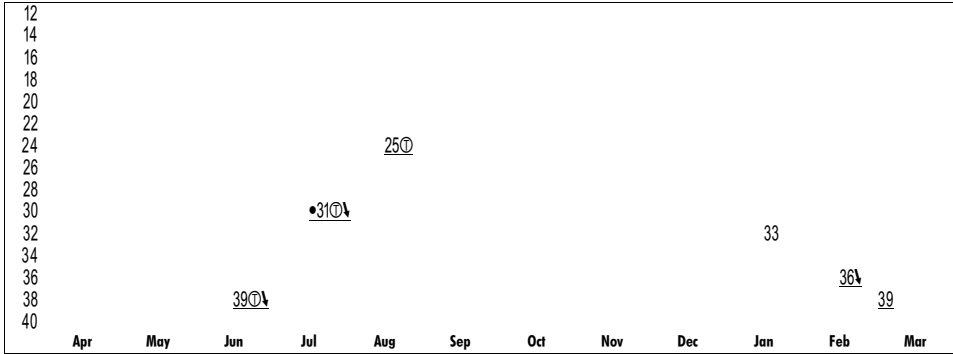

5 Brando
10/1 PP-5 Front-runner

L 120 Ch g 4

Sire: Marlin
Dam: Mint Bell (Key To The Mint)
Br: Mereworth Farm (KY)
Own: Robert Barney & Thomas Moran

Jockey: Velasquez Cornelio H

Trainer: Serpe Philip M

Thoroughbred Lifetime Record				6	0	0	2	\$5,950			
2004	3	0	0	1	\$2,100	Turf:	3	0	0	1	\$3,849
2003	3	0	0	1	\$3,850	Mud:	0	0	0	0	\$0
GP	3	0	0	1	\$2,100	Dist:	1	0	0	0	\$560