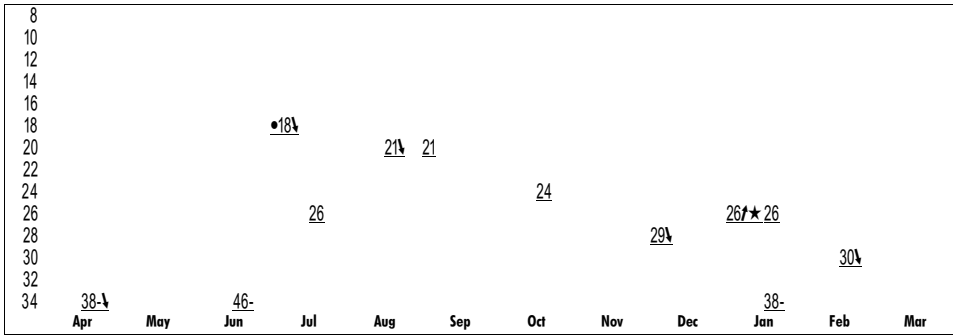

7 GULFSTREAM PARK - FRIDAY, MARCH 26, 2004

PURSE $11,000

POST 5:37

- Claiming $10,000
- 1¹/₁₆ Miles - Dirt - Ages 4↑
- Performance Rating Par: 24

FOR FOUR YEAR OLDS AND UPWARD. Weight, 122 lbs. Non-winners Of A Race At A Mile Or Over Since February 1 Allowed 2 lbs. Claiming Price $10,000, For Each $500 To $9,000 1 lb. (Maiden And Claiming Races For $8,000 Or Less Not Considered).

Exacta / Trifecta / Superfecta / Bet 3 (Races 7-8-9)

1 Cajun Concert

L 113 Dk b g 7

Sire: Prospector's Musi
Dam: Louisiana Purchase (Pleasant Colony)
Br: Edward P Evans (KY)
Own: Skipper C Cheesman & Peter R Wald

Thoroughbred Lifetime Record					44	9	4	6	$199,415	
2004	3	1	1	0	$6,670	Turf:	0	0	0	$0
2003	13	4	1	1	$36,960	Mud:	4	0	0	$1,855
GP	3	1	1	0	$6,670	Dist:	5	2	0	$15,780

Jockey: Nelson Leroy

Trainer: Walder Peter R

ProjPR: 28 (6) Last PR: 30(7) Best PR: 18(3) Good PR: 28(4)

Date	Track	Class	Dist	Time	Place	Points	Notes
21Feb04	6GP	ft	1¹/₈	4↑	30	1	L 119 3.30 Yielded late
Claimed from Daniel C Hurtak							
21Jan04	1GP	ft	1¹/₈	4↑	38	3	6²⁴ L 118 4.80 Inside, faded
16Jan04	9GP	ft	1¹/₈	4↑	26	1	1⁸ L 120 *0.50 Off rail, kept to task
31Dec03	2Crc	ft	1¹/₈	3↑	26	7	4¹¹ L 119 *1.70 3p, chased, empty lane
6Dec03	4Crc	ft	1¹/₈	3↑	29	3	3² L 117 3.10 Slow st, gave way late
26Oct03	4Del	ft	1¹/₈	3↑	24	1	1³ LA 117 *2.10 Driving
10Sep03	1Mth	ft	1	3↑	21	2	2nd L 112 *0.80 Clear, caught
20Aug03	2Mth	ft	1	3↑	21	7	1⁵ L 117 *1.70 Moderate drive, coasted
25Jul03	2Mth	ft	1	3↑	26	5	5¹¹ L 119 1.80 Hit gate, lunged start
2Jul03	2Mth	ft	1	3↑	18	5	1⁷ L 115 4.40 Drew off, minimal urging
20Jun03	2Mth	my	1⁷/₈	3↑	46	6	6⁴⁶ L 116 b 2.10 Fast pace, gave way
23Apr03	9Aqu	ft	1	4↑	38	5	9¹⁷ L 120 bf *2.40 Set pace, tired