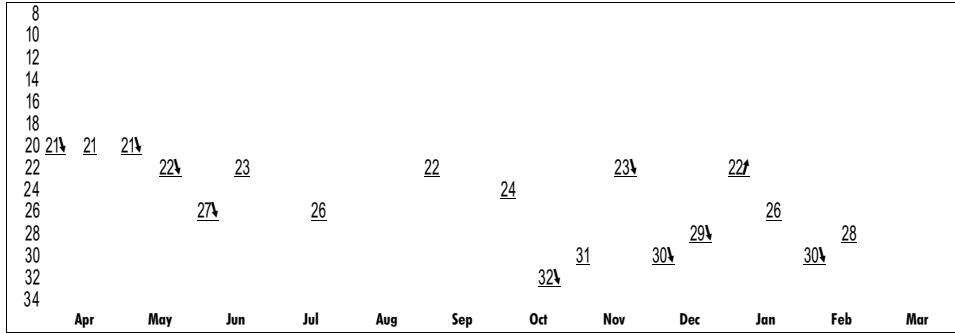

9 Girard
6/1 PP-9 Trailer

L 120 B g 5

Sire: Gulh
Dam: Personal Girl (Personal Flag)
Br: Tac Holdings, Inc (KY)
Own: Jerry G Bozzo Trust

Jockey: Boulanger Gary

Trainer: Bozzo Jerry

Thoroughbred Lifetime Record				44	9	6	4	\$136,605	
2004	3	0	0	\$1,340	Turf:	2	0	0	\$510
2003	19	5	1	\$45,870	Mud:	8	1	2	\$32,300
GP	14	3	1	\$37,440	Dist:	24	5	2	\$58,145