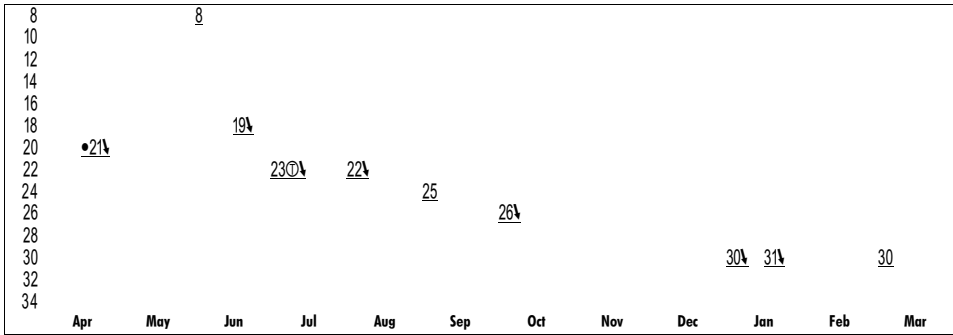

6 Double Chocolate

10/1 PP-6 Alternator/Front-runner

L 120 Dk b h 5

Sire: Alaskan Frost
 Dam: Just Chocolate (Pappa Riccio)
 Br: Janet A Laszlo (NJ)
 Own: Sheila Pierce & Janet Laszlo

Jockey: Mojica Jr Rafael