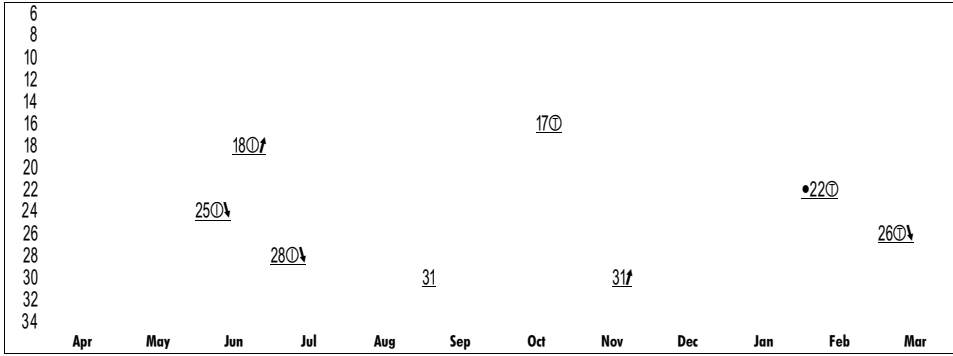

3 Little Gabby

3/1 PP-3 Alternator/Stalker

L 121 Dk b m 5
Sire: Deerhound
Dam: Gabby's Love (Perkin Warbeck)
Br: Kaygar Stables (KY)
Own: Kaygar Stable

Jockey: Santos Jose A

Trainer: Pascual Maria V

Thoroughbred Lifetime Record				12	4	1	0	$69,320			
2004	2	1	0	0	$15,920	Turf:	10	4	1	0	$67,820
2003	6	1	1	0	$23,340	Soft:	3	1	0	0	$15,960
GP @	2	1	0	0	$15,920	Dist:	4	1	0	0	$14,820

Proj PR: 19 (3) Last PR: 26(7) Best PR: 17(5) Good PR: 22(5)
3Mar04 6GP fm 1 $\frac{1}{2}$ @ 4 $\uparrow$ 26 5 1 $\frac{1}{2}$ L 119 8.50 Checked into far turn
13Feb04 4GP fm 1 $\frac{1}{2}$ @ 4 $\uparrow$ 22 5 7 $\frac{3}{4}$ L 115 12.90 4 wd, no late response
Previously Trained by Carlos A Garcia
21Nov03 8Lrl ft 1 $\frac{1}{2}$ 3 $\uparrow$ 31 6 6 $\frac{28}{100}$ L 116 29.80 Outrun
18Oct03 7Lrl gd 1 $\frac{1}{2}$ @ 3 $\uparrow$ 17 3 1 $\frac{1}{2}$ L 119 7.00 Driving
4Sep03 7Pim sy 1 $\frac{1}{2}$ 3 $\uparrow$ 31 4 5 $\frac{23}{100}$ L 119 6.90 Dropped back
14Jul03 5Cnl gd 1 $\frac{1}{2}$ @ 3 $\uparrow$ 28 2 7 $\frac{61}{100}$ L 117 3.80 No rally
30Jun03 7Cnl fm 1 @ 3 $\uparrow$ 18 5 2 $\frac{1}{2}$ L 117 9.60 Fractious, move btw, gme
16Jun03 8Cnl gd 1 $\frac{1}{2}$ @ 3 $\uparrow$ 25 10 7 $\frac{83}{100}$ L 117 3.40 Wide, weakened