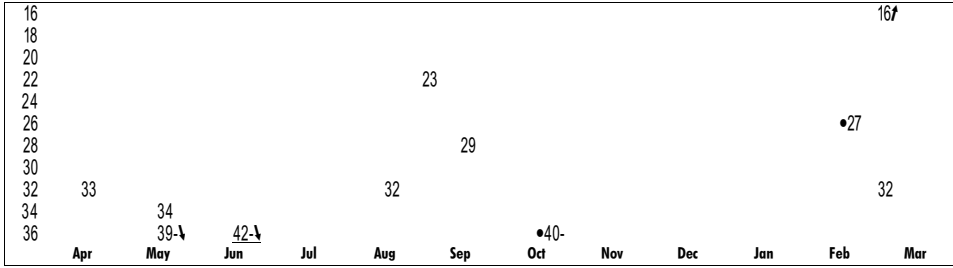

4 Infinite North

L 120 Ch c 4

Sire: Northern Afleet
Dam: Blessedfromheaven (Key To The Flag)
Br: Wendy Zippi (FL)
Own: Wendy Zippi

Thoroughbred Lifetime Record		14	2	2	1	$21,308
2004	3 0 0 1	$1,340	Turf:	0	0	$0
2003	8 1 1 0	$6,808	Mud:	4	1	$6,472
GP	3 0 0 1	$1,340	Dist:	4	1	$10,072

Jockey: Castro Eddie

Trainer: Grande Joseph

ProjPR: 30 (4) Last PR: 32 (4) Best PR: 16 (1) Good PR: 23 (4)