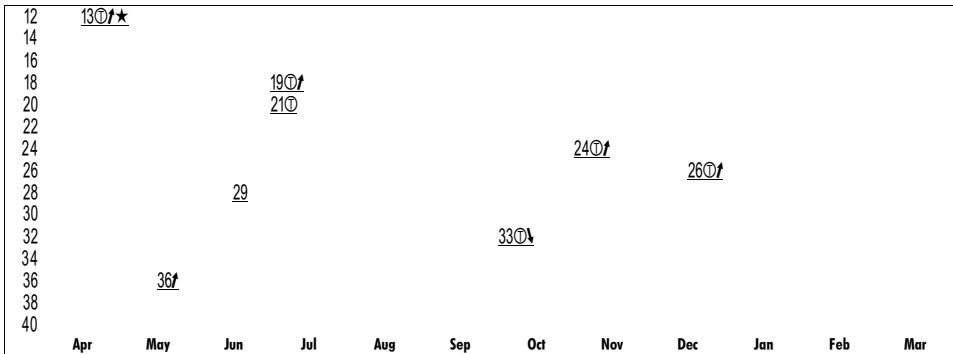

10 Cherokee Lee

6/1 PP-10 Alternator/Stalker

L 115 B g 4

Sire: Cherokee Run
Dam: You Snapped (Lord Gaylord)
Br: Frank A Alexander & (KY)
Own: Mike Polselli, H Schmidt & Charlot

Jockey: Nelson Leroy

Trainer: Spatz Ronald B

Thoroughbred Lifetime Record				12	0	1	2	$11,570	
2004	0	0	0	$0	Turf:	8	0	1	$10,768
2003	9	0	1	$11,010	Mud:	1	0	0	$220
GP	0	0	0	$0	Dist:	1	0	0	$160

Proj PR: 28 ? (4) Last PR: 26(4) Best PR: X Good PR: 29(3)

18Dec03	2Crc	gd	1¹/₂	34	26	5	5⁵/₂	L 119	5.70	Poor start, 4 wide
2Nov03	6Crc	gd	1¹/₂	34	24	5	3³/₂	L 119 f	*2.10	Couldn't sustain bid
10Oct03	5Crc	fm	1¹/₂	34	33	3	2⁵/₂	L 117 f	*2.10	3 wide, no match
13Jul03	6Crc	fm	1¹/₂	34	19	4	3²/₂	L 117 f	19.50	Finished willingly
4Jul03	13Crc	gd	1¹/₂	34	21	4	6²/₂	L 117 f	32.50	Not enough late
21Jun03	10Crc	ft	1¹/₂	34	29	10	8¹⁵/₂	L 117 f	40.60	No factor
23May03	2Crc	gd	1¹/₂	34	36	3	6³⁰/₂	L 117 f	10.00	Outrun
20Apr03	10GP	fm	1¹/₂	3	13	2	6⁴/₂	L 120 f	5.10	Inside bid, weakened