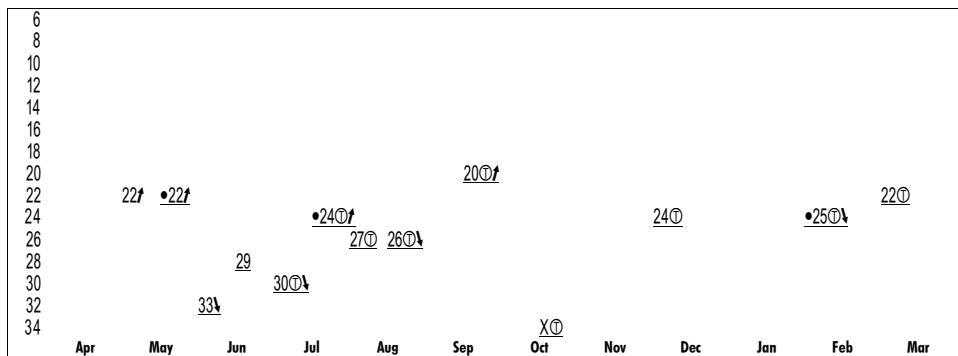

7 Pokerfaced

6/1 PP-7 Trailer

Jockey: Rocco Jr Joseph

Trainer: Rogers J Michael

L 121 Gr/r f 4
 Sire: Fortunate Prospec
 Dam: Pokanne (Poker)
 Br: Farnsworth Farms (FL)
 Own: Anthony Lenci

Thoroughbred Lifetime Record				17	4	2	3	\$82,870		
2004	2	2	0	0	\$21,120	Turf:	9	2	1	\$37,620
2003	11	0	2	2	\$22,690	Soft:	3	0	1	\$4,380
GP @	0	0	0	0	\$0	Dist:	8	2	1	\$31,540