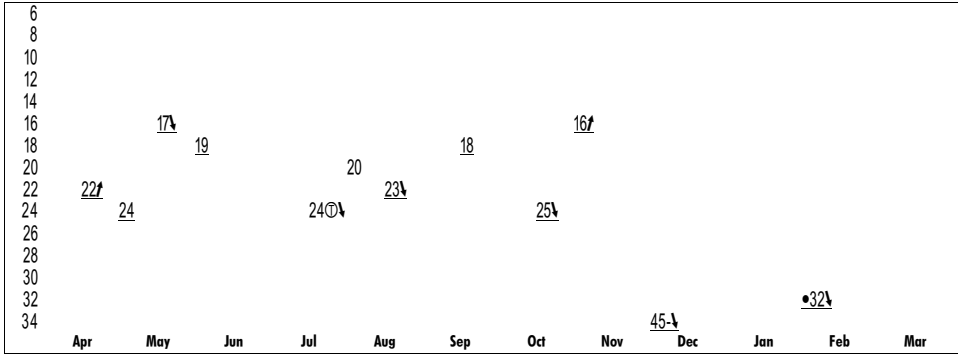

8/1 PP-9 Front-runner

Jockey: Bravo Joe

Trainer: Orseno Joseph F

Thoroughbred Lifetime Record		41	11	4	7	$153,753	
2004	1 0 0 1	$2,470	Turf:	4	0	0	$1,336
2003	14 2 3 3	$58,463	Soft:	2	0	0	$195
GP @	0 0 0 0	$0	Dist:	1	0	0	$195

Proj PR: 41 ? (11) Last PR: 32(9) Best PR: X Good PR: 29(8)

12Feb04 4GP ft 1 $\frac{1}{2}$ 4 $\uparrow$ 32 3 3 $\frac{3}{4}$ L 119 bf 4.60 Inside, tired

Claimed from Willoughby Simpson
Previously Trained by George Heath

1Dec03 9Crc ft 1 $\frac{1}{2}$ 3 $\uparrow$ 45 4 10 $\frac{27}{100}$ L 117 bf 7.00 Prompted, faded

6Nov03 8Crc sy 1 3 $\uparrow$ 16 4 4 $\frac{9}{10}$ L 117 bf 4.70 Off rail, tired

20Oct03 8Crc ft 1 3 $\uparrow$ 25 5 3 $\frac{3}{4}$ L 112 bf 6.40 Off rail, weakened

25Sep03 8Crc ft 1 3 $\uparrow$ 18 3 3 $\frac{1}{4}$ L 112 bf 5.70 Inside, gave way

31Aug03 8Crc ft 1 $\frac{1}{2}$ 3 $\uparrow$ 23 8 3 $\frac{2}{4}$ L 115 bf 13.30 Off rail, weakened

Navarchus S.

4Aug03 7Crc sy 6f 3 $\uparrow$ 20 3 4 $\frac{9}{10}$ L 110 bf 7.10 Saved ground, tired

27Jul03 5Crc gd 7 $\frac{1}{2}$ f @ 3 $\uparrow$ 24 5 8 $\frac{7}{10}$ L 115 bf 40.40 Inside, gave way

Precious Feather S.

6Jun03 5Crc ft 1 3 $\uparrow$ 19 2 6 $\frac{16}{100}$ L 112 bf 4.20 Inside, gave way

30May03 3Crc ft 1 $\frac{1}{2}$ 3 $\uparrow$ 17 3 1 $\frac{6}{10}$ L 110 bf 4.70 Inside, good handling

11May03 9Crc ft 1 $\frac{1}{2}$ 3 $\uparrow$ 24 3 6 $\frac{15}{100}$ L 115 bf 22.60 Inside, faltered

28Apr03 2Crc sy 1 $\frac{1}{2}$ 3 $\uparrow$ 22 3 1 $\frac{1}{10}$ L 112 bf *0.90 Drifted str, lasted